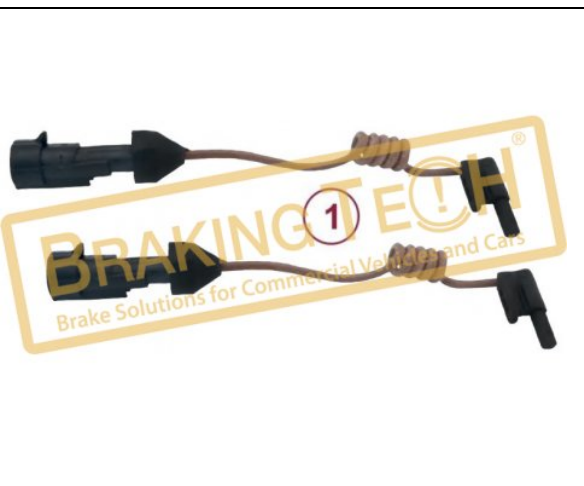

BTW30075-01

Description :

Brake Expander Box Mechanism

Application : :

Wabco Type Drum Brake

OEM No :

12739075VT, 65481213, 1505365, TBB065481213, 583306A000, AA84J33850, 93163525, FBU9121, N1011014929, 0065481213, D65481213, 080131910, 11014929, 1505369, 0801319100, 443992290, A0065481213