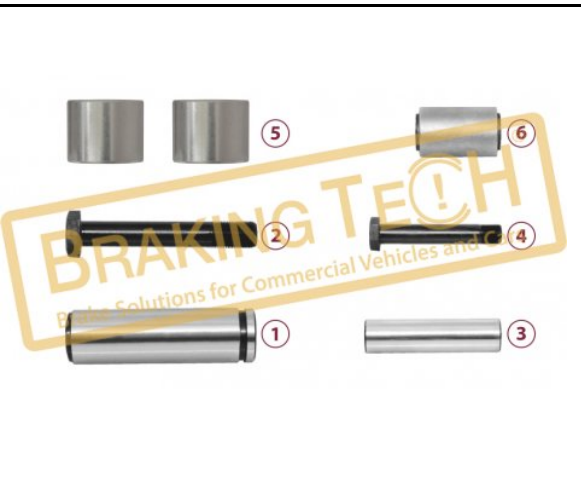

BTI71822-02

Description :
Caliper Repair Kit

Application :
EUROTECH-STAR, ADB 3700, ADB 4300, Bendix

OEM No :
93161189, 381.391, KN.381.391, 381391

No	BT No	Information
1	BTT359 x 1	Guide Pin Ø 45 / 150 mm
2	BTC107 x 1	Screw M22 x 1.5 / 175 mm
3	BTT360 x 1	Guide Pin Ø 24 / 92 mm
4	BTC108 x 1	Screw M16 x 1.5 / 124 mm
5	BTB28 x 2	Bush Ø 50 x 45 / 40 mm
6	BTB29 x 1	Metal-Rubber Bush Ø 38 x ...